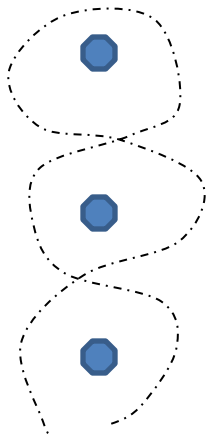

Crusader Pass Through - **100**

Whack a Champion – 2 swings/attempt (needs proper horse eye and pole protection and MC auth) - **250**

Dismount/
Mount Box
- **100**

Jump (needs helmet) - **150**

Pig Sticking – carry spear around pole - **100**

Bridge - **150**

Back-up – **200**

Bell Serpentine - **100**

Clover Leaf
Saracen Head –
100